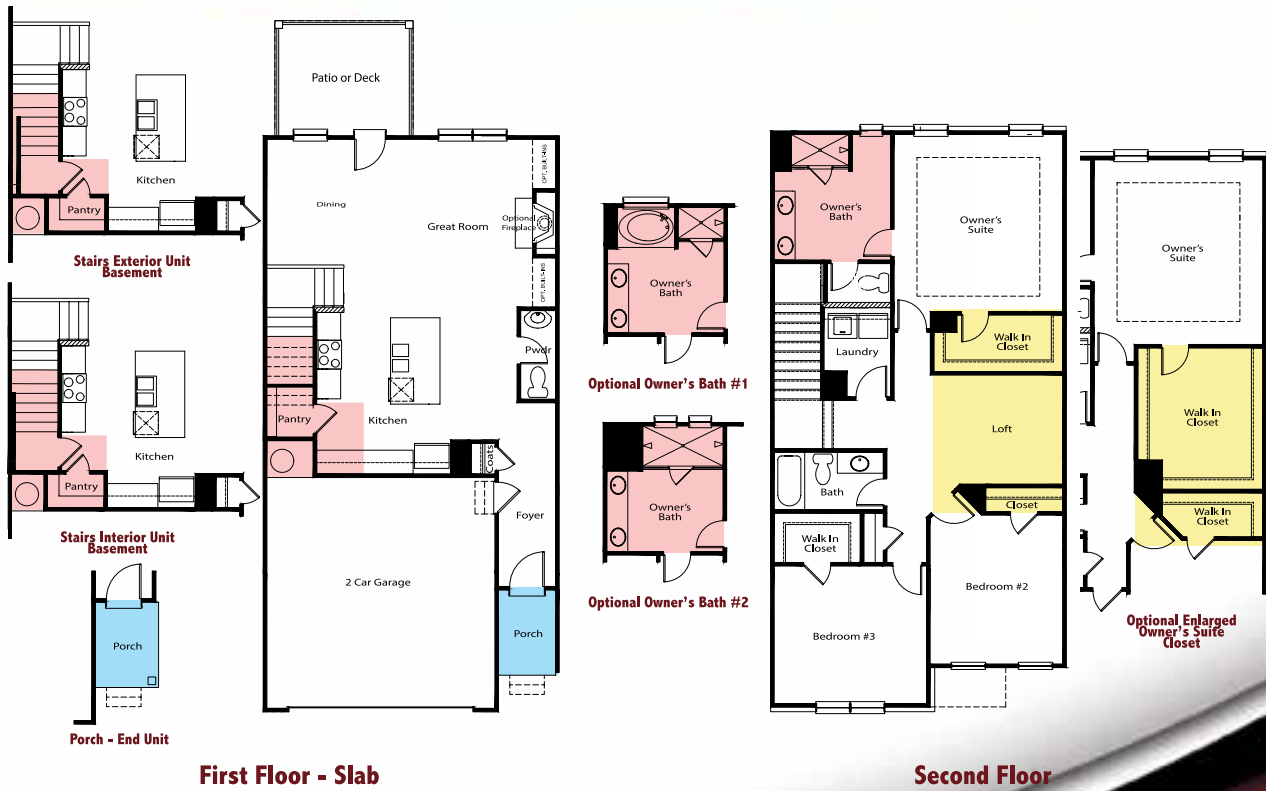

# The Rutherford

3BR/2.5BA

Approx. 1,973 - 1,996 sf

Square footage is APPROXIMATE and will vary slightly per elevation. Front elevations are artist renditions ONLY and will vary slightly per community standards. Multiple elevations are available. Not all elevations or upgrades are available in each community. These DO include UPGRADES that can be additional per community, please see on-site agent for details and pricing.