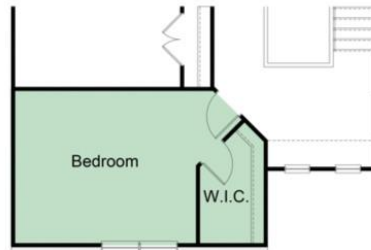

4 Bedroom / 3 Baths

Approx. 2,537 sf

CHAFIN
COMMUNITIES
More To Come Home to...
A Berkshire Hathaway Company

The Chestnut

2 Story

4 Bedroom / 3 Baths

Approx. 2,537 sf

First Floor

Opt Primary Bath with Enlarged Shower

Opt Bedroom ILO of Loft

Opt Bedroom & Bath ILO of Loft

Second Floor