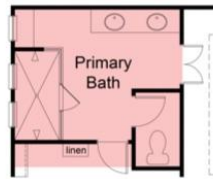

4 Bedroom / 3 Baths

Approx. 2,537 sf

CHAFIN
COMMUNITIES
More To Come Home to...
A Berkshire Hathaway Company

The Chestnut

2 Story

4 Bedroom / 3 Baths

Approx. 2,537 sf

First Floor

Opt Primary Bath with Enlarged Shower

Opt Bedroom ILO of Loft

Opt Bedroom & Bath ILO of Loft

Second Floor